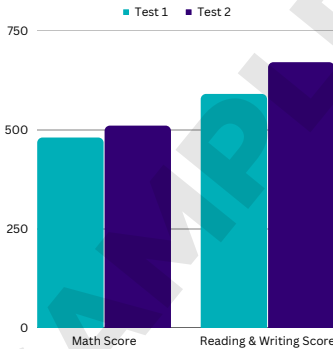

## Math

54	44	10	3*
Total Questions	Correct Answers	Incorrect Answers	Omitted Questions

\*Remember: you do NOT lose points for wrong answers, so if you have any omitted questions, that's an easy area to improve!

Total Score

1210

400 to 1600

Reading & Writing Score

670

200 to 800

Math Score

510

## Test to Test Comparison

\*If you have only taken one practice test, scores will only populate into one area. After both practice tests, you can compare your performance.